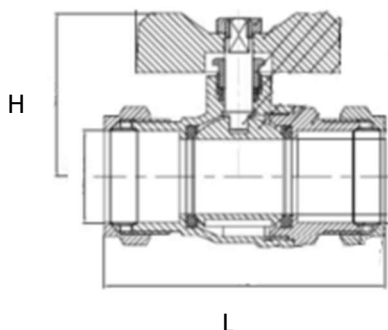

NAVIGATOR®

Product Code: **BFBBVB-15, BFBBVB-22, BFBBVB-28**

Product Description: **Water Butterfly Lever Ball Valve with Blue Handle (Full Bore)**

Product Specification:

Material: Nickel Plated Brass

Size: 15mm, 22, 28mm

Size	L	H	Kgs
15mm	72	40	0.190
22mm	79	44	0.278
28mm	89	51	0.465

Technical Data

Field of Application: Suitable for Potable Water Systems
Max. Working Pressure: 0 to 10 Bar
Max. Working Temperature: -20°C to 60°C