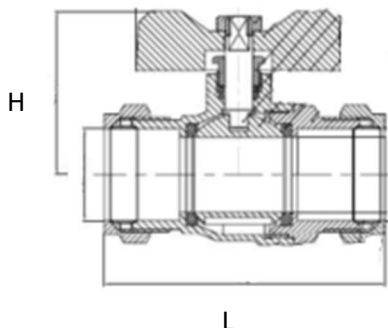

NAVIGATOR®

Product Code: **BFBBVR-15, BFBBVR-22, BFBBVR-28**

Product Description: **Water Butterfly Lever Ball Valve with Red Handle (Full Bore)**

Product Specification:

Material: Nickel Plated Brass

Size: 15mm, 22, 28mm

Size	L	H	Kgs
15mm	72	40	0.190
22mm	79	44	0.278
28mm	89	51	0.465

Technical Data

Field of Application: Suitable for Potable Water Systems
Max. Working Pressure: 0 to 10 Bar
Max. Working Temperature: -20°C to 60°C