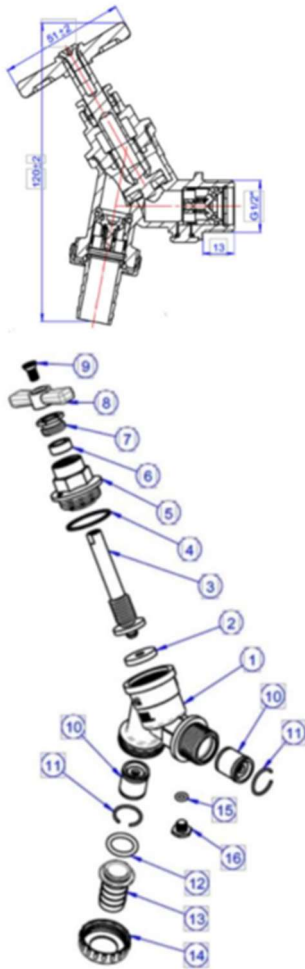

NAVIGATOR®

Product Code: **BFHUBDC-D**

Product Description: **1/2" Hose Union Bibcock and Double Check Valve DZR**

Product Specification:

Material: Brass - DZR

Size: 1/2"

Size	L	D	Kgs
1/2"	120	51	0.267

No.	Part Name	Material	Qty
1	Body	Brass	1
2	Washer	EPDM	1
3	Stem+Disc	Brass	1
4	Washer	PTFE	1
5	Bonnet	Brass	1
6	Packing	PTFE	1
7	Gland Nut	Brass	1
8	Handle	Brass	1
9	Screw	Q235	1
10	Cartridge		2
11	Clip	SS304	1
12	O Ring	EPDM	1
13	Tail	Brass	1
14	Nut	Brass	1
15	O Ring	EPDM	1
16	Screw	Brass	1

Technical Data

Field of Application	Suitable for Drinking Water Installations
Max. Working Pressure	16 bar
Max. Working Temperature	0°C to 85°C

Other Standards/Approvals WRAS Approved