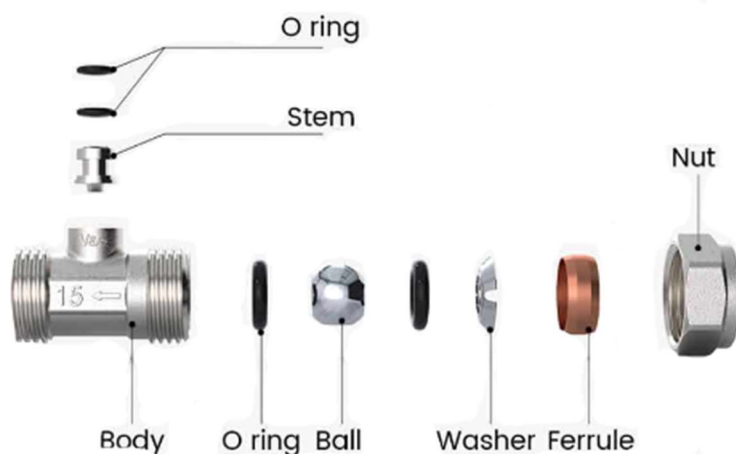

NAVIGATOR[®]

Product Code: **BFIVFF-15**

Product Description: **15mm Flat Faced Isolating Valve**

Product Specification:

Material: Chrome Plated Brass

Size: 15mm

Size	L	H	Kgs
15mm x 15mm	44.3	15	0.057

Technical Data

Field of Application	Suitable for Potable Water Systems
Max. Working Pressure	-20°C to 95°C
Max. Working Temperature	PN16

Other Standards/Approvals