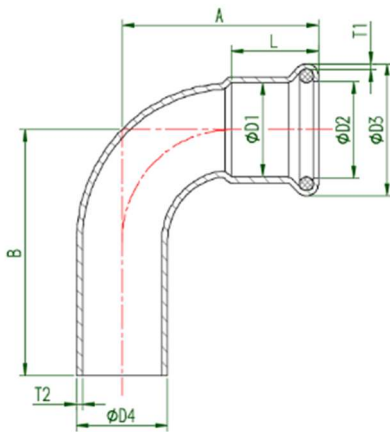

Product Code: PFWES-15, PFWES-22, PFWES-28, PFWES-35, PFWES-42, PFWES-54

Product Description: Press Fit M Profile 90 Degree Street Elbow

Product Specification:

Material: Copper

Sizes: 15, 22, 28, 35, 42 and 54

Code	A	B	D1
PFWES-15	38	44	15.2
PFWES-22	47.5	58	22.2
PFWES-28	56.5	65	28.2
PFWES-35	68	82	35.3
PFWES-42	80	103	42.3
PFWES-54	100	123	54.3

Features and Benefits

Simple and efficient flame free jointing system which is both time and labour saving. It creates a lifelong, leak proof joint when used appropriately with certified copper tube and offers a safer solution than either silver solder or compression fittings.

Marking on Body

'MB' - MidBrass

Technical Data	
Field of Application	Water – Potable and Central Heating Systems
Max. Working Pressure	16 Bar
Max. Working Temperature	-24°C to +110°C
Other Standards/Approvals	BSI Kitemark and WRAS Approval