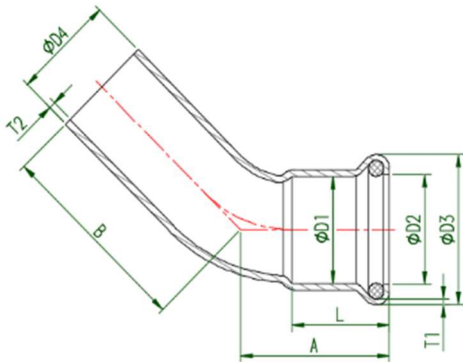

Product Code: PFWES/45-15, PFWES/45-22, PFWES/45-28, PFWES/45-35, PFWES/45-42, PFWES/45-54

Product Description: Press Fit M Profile 45 Degree Street Elbow

Product Specification:

Material: Copper

Sizes: 15, 22, 28, 35, 42 and 54mm

Code	A	B	D1
PFWES/45-15	27.5	34	15.2
PFWES/45-22	32	42	22.2
PFWES/45-28	37	45	28.2
PFWES/45-35	43.5	58	35.3
PFWES/45-42	51	73	42.3
PFWES/45-54	62	85	54.3

Features and Benefits

Simple and efficient flame free jointing system which is both time and labour saving. It creates a lifelong, leak proof joint when used appropriately with certified copper tube and offers a safer solution than either silver solder or compression fittings.